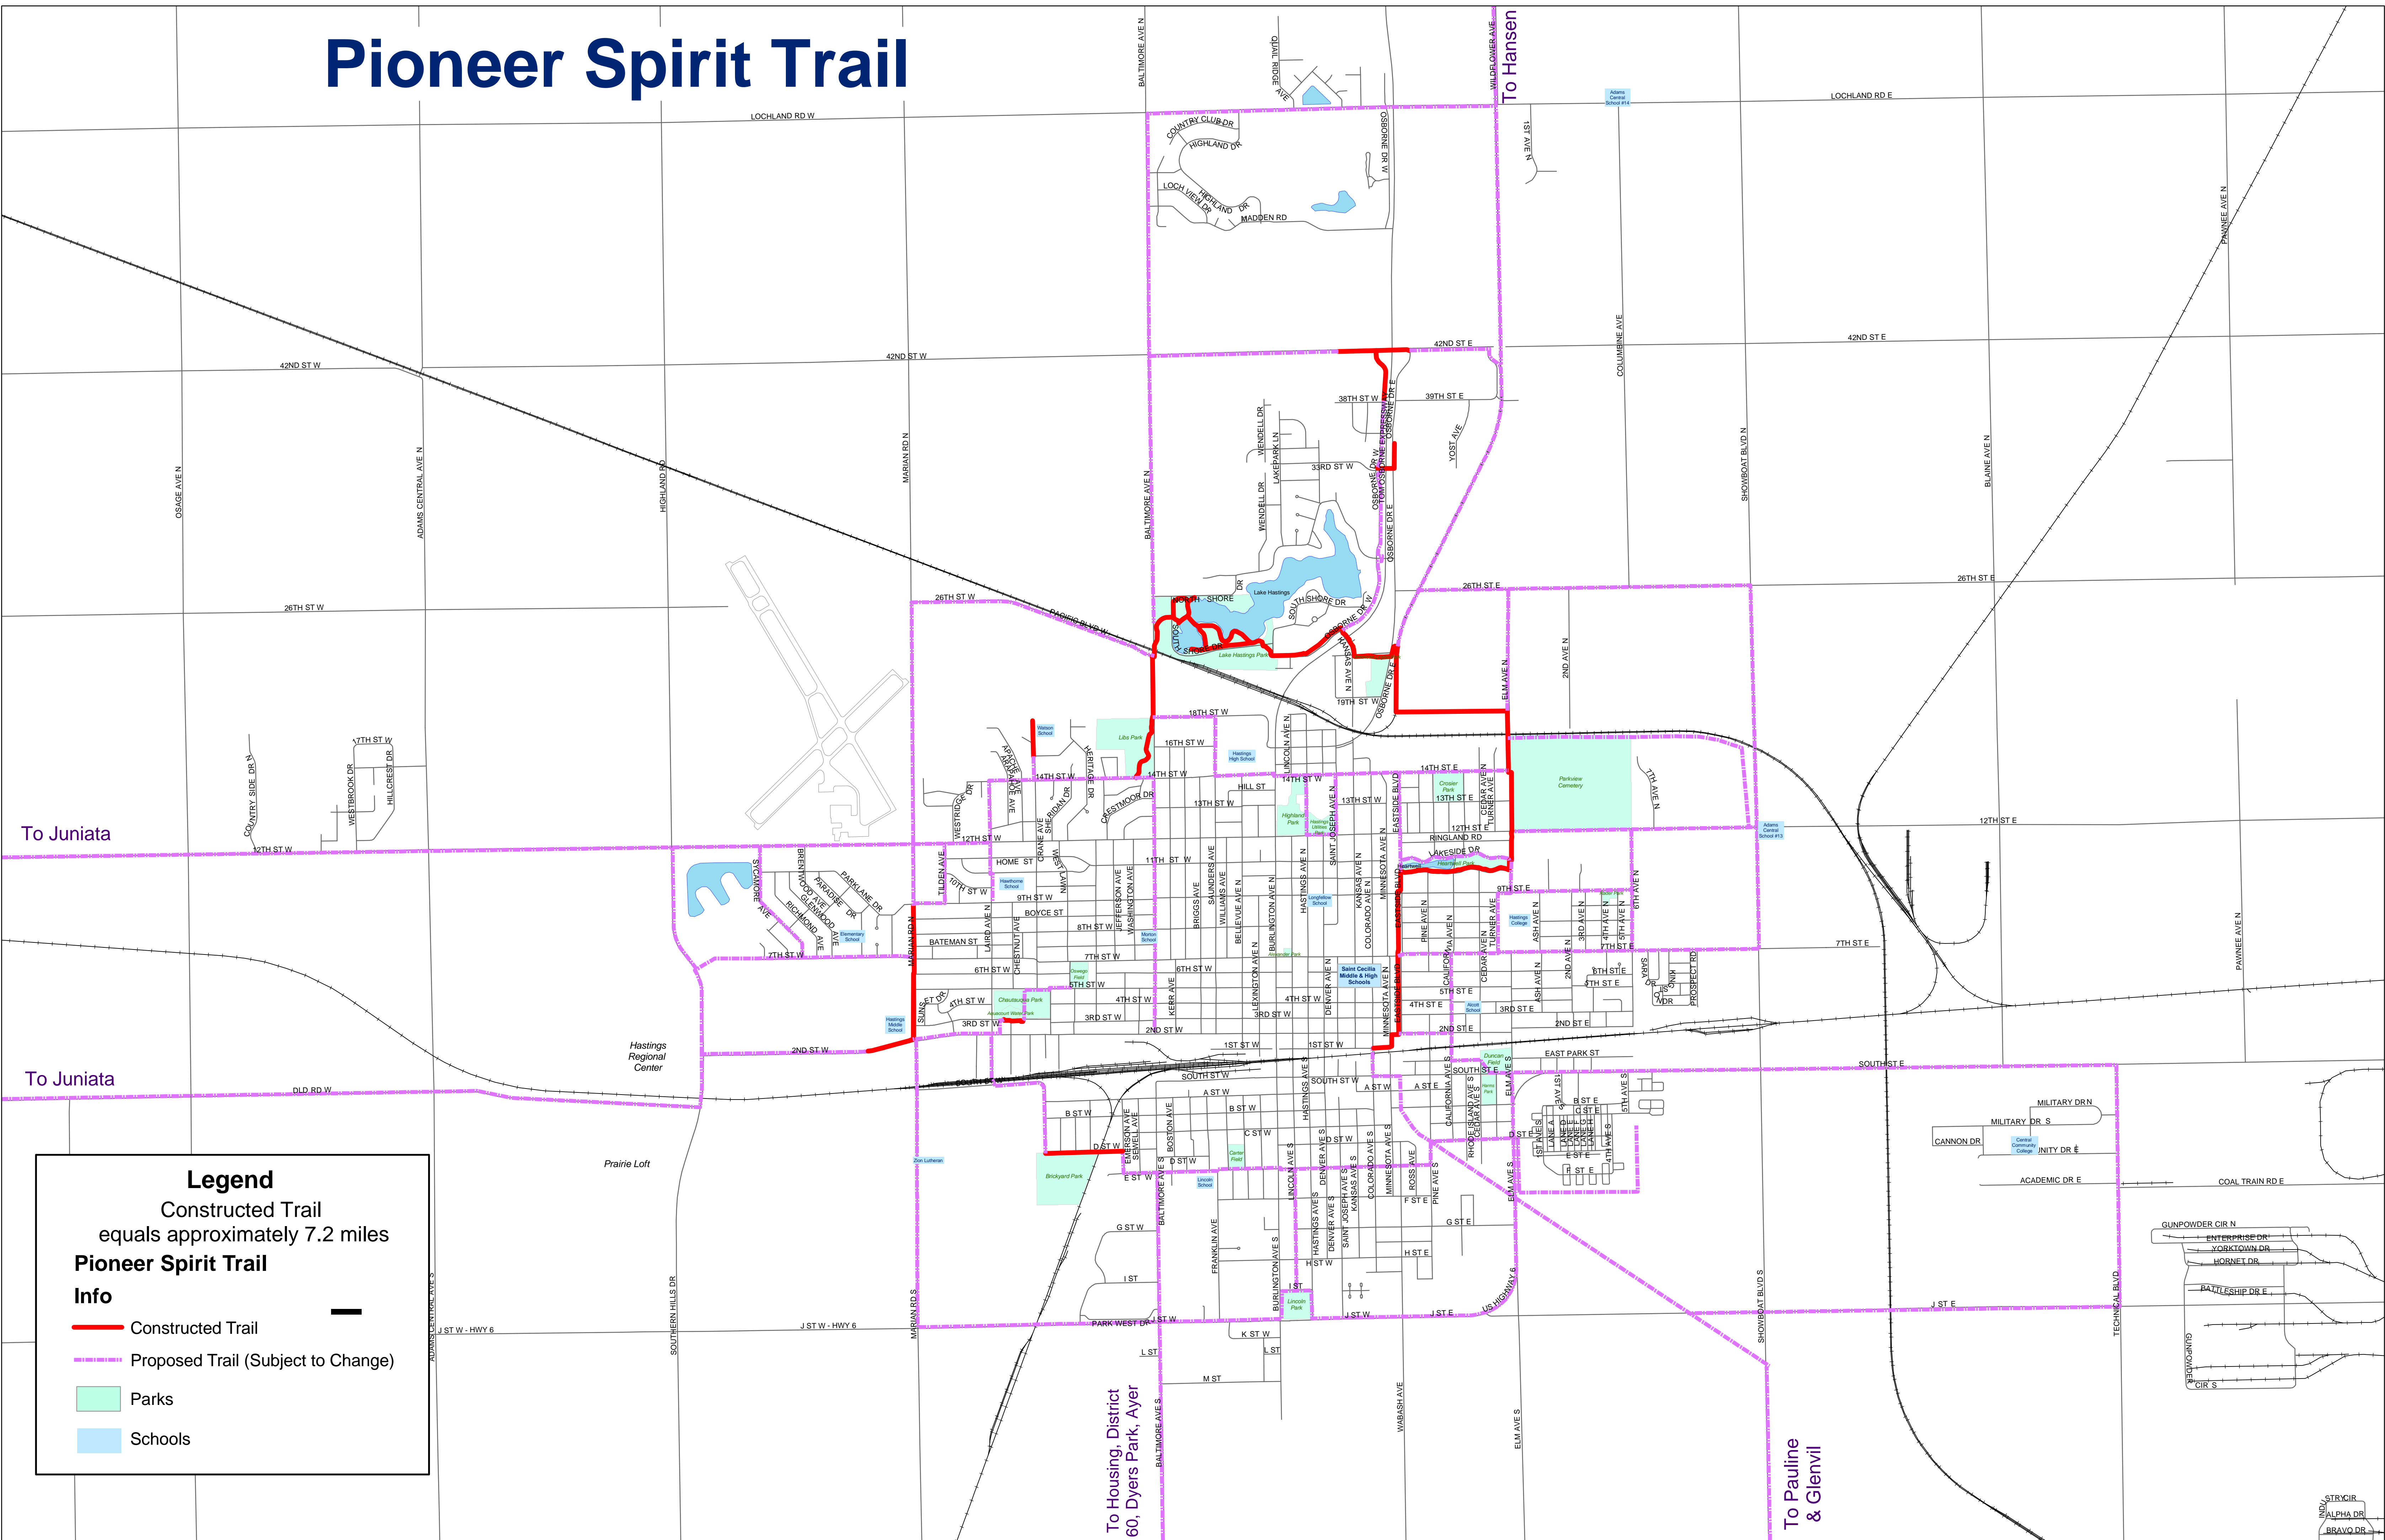

Pioneer Spirit Trail

Pioneer Spirit Trail

Legend
 Constructed Trail equals approximately 7.2 miles
Pioneer Spirit Trail
Info

- Constructed Trail
- Proposed Trail (Subject to Change)
- Parks
- Schools

STR CIR
 ALPHA DR
 BRAVO DR