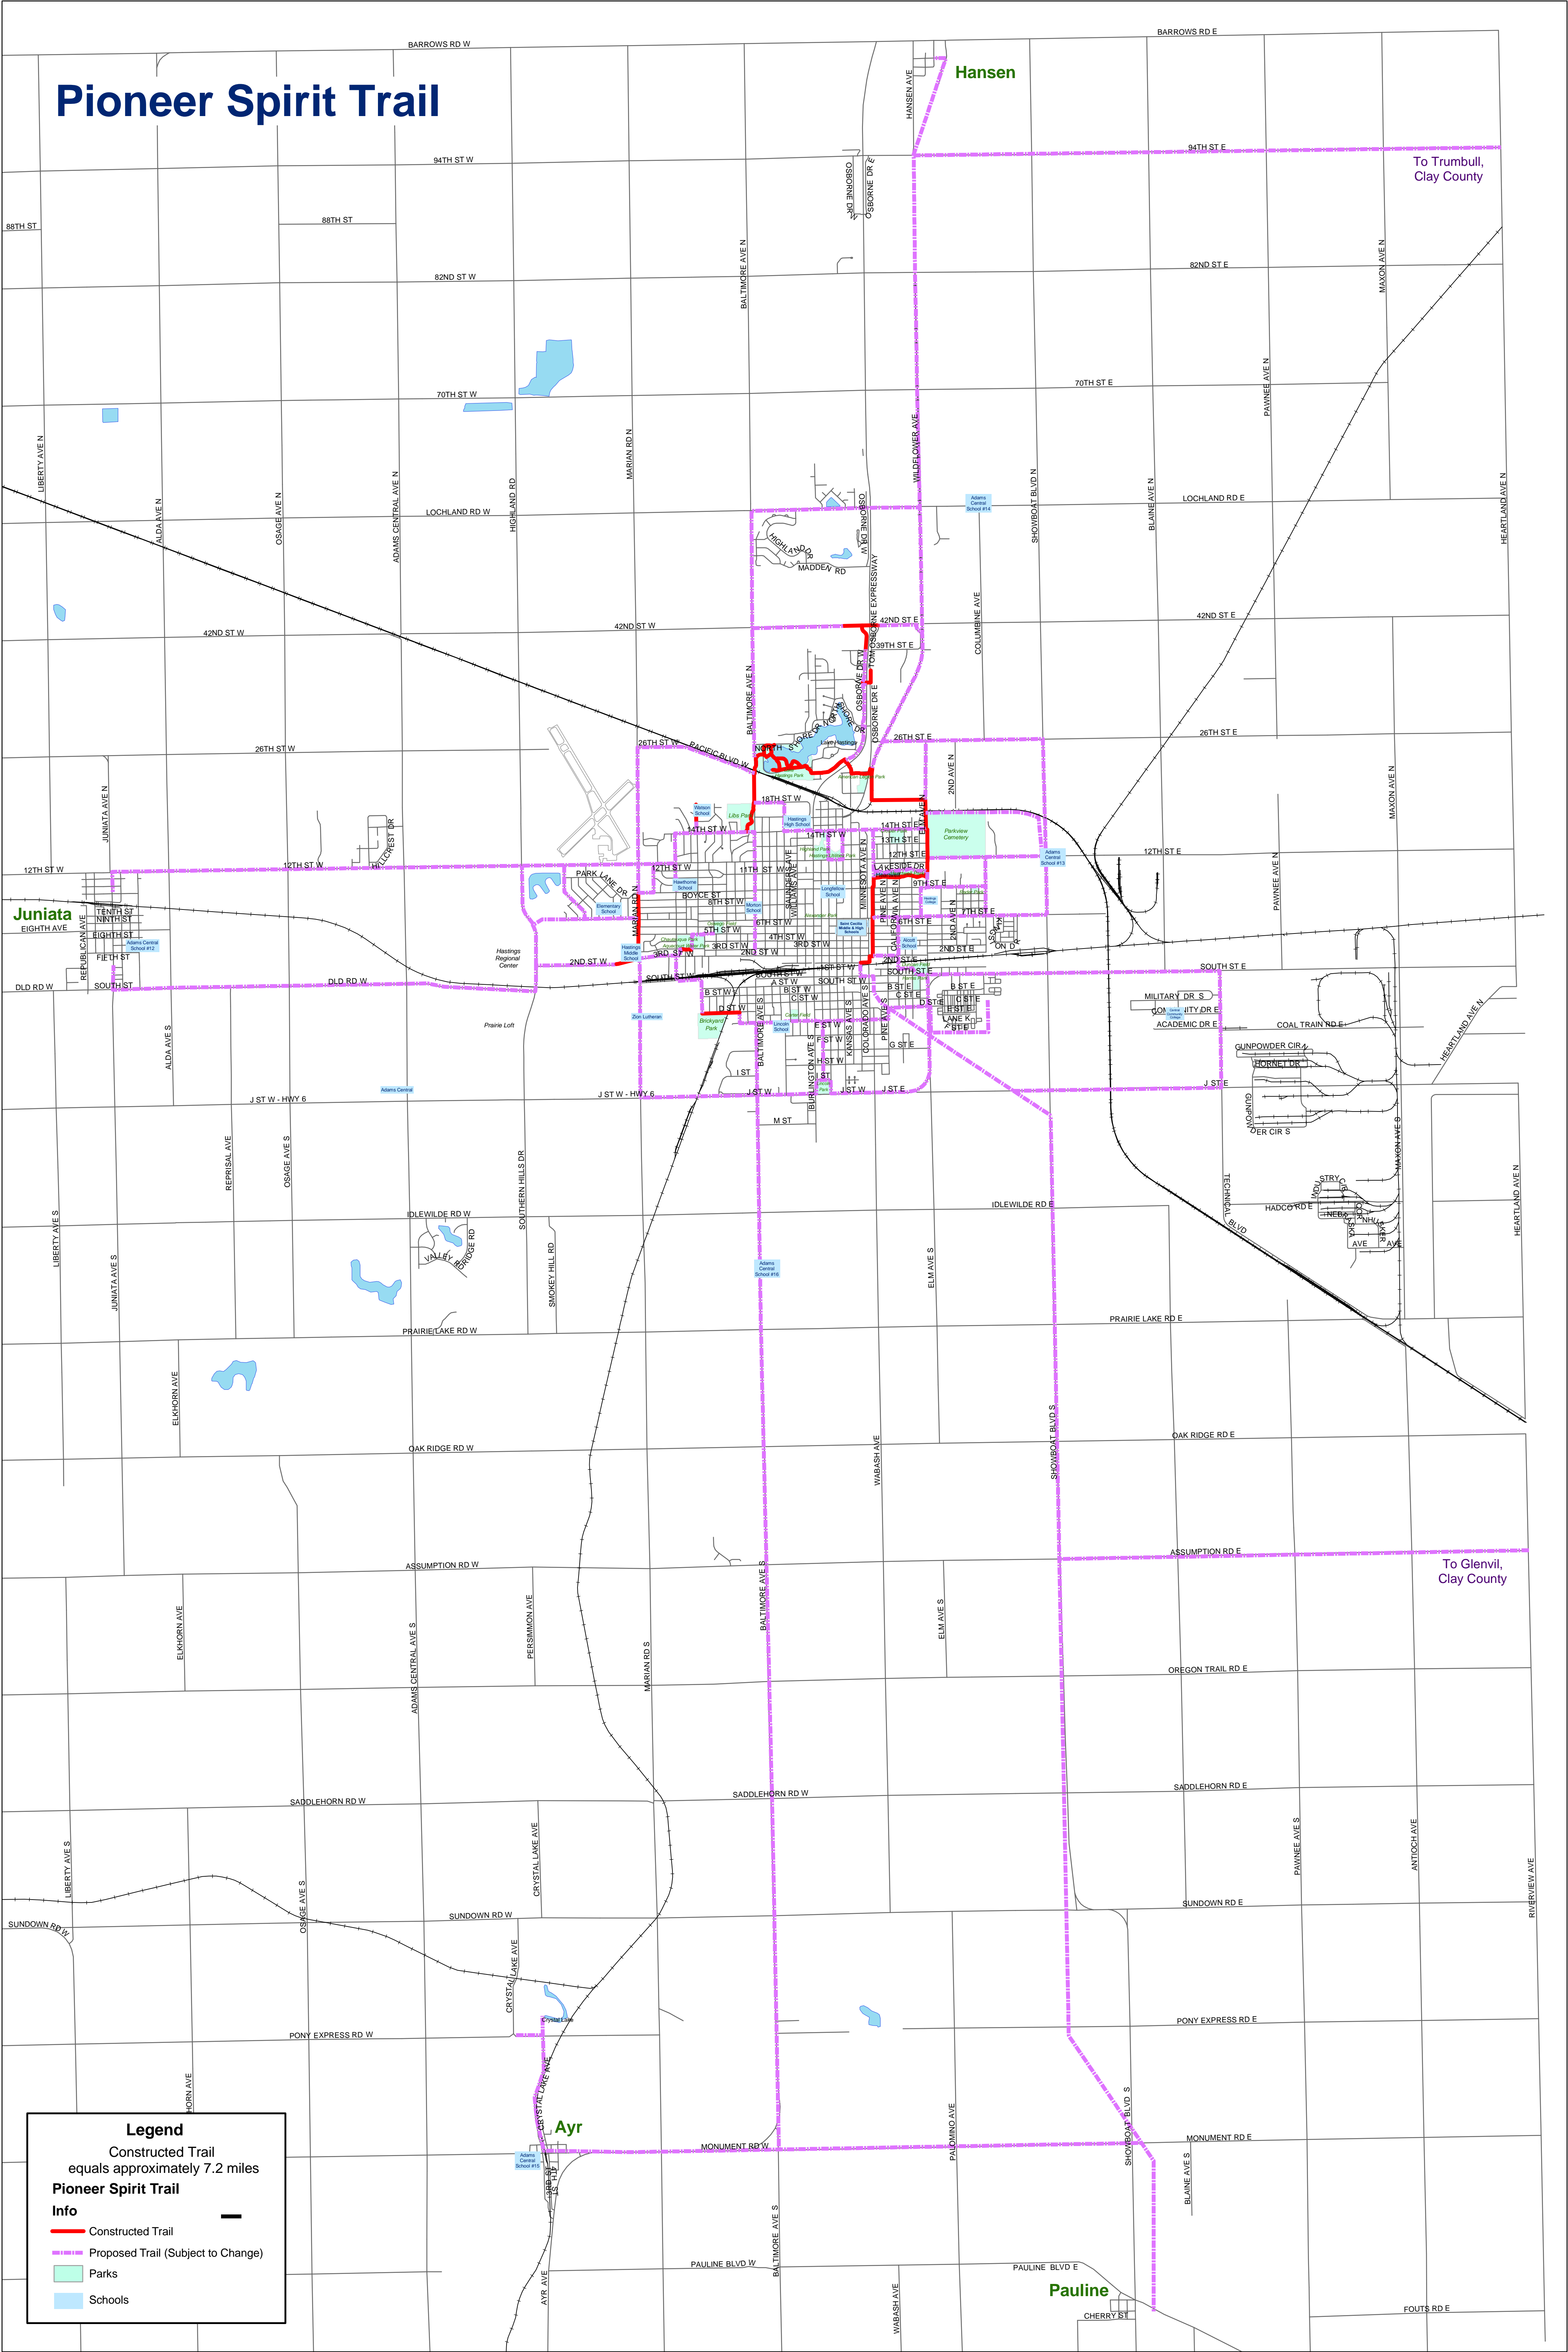

Pioneer Spirit Trail

Pioneer Spirit Trail

Legend
 Constructed Trail equals approximately 7.2 miles
Pioneer Spirit Trail
Info

- Constructed Trail
- Proposed Trail (Subject to Change)
- Parks
- Schools

STR CIR
 ALPHA DR
 BRAVO DR