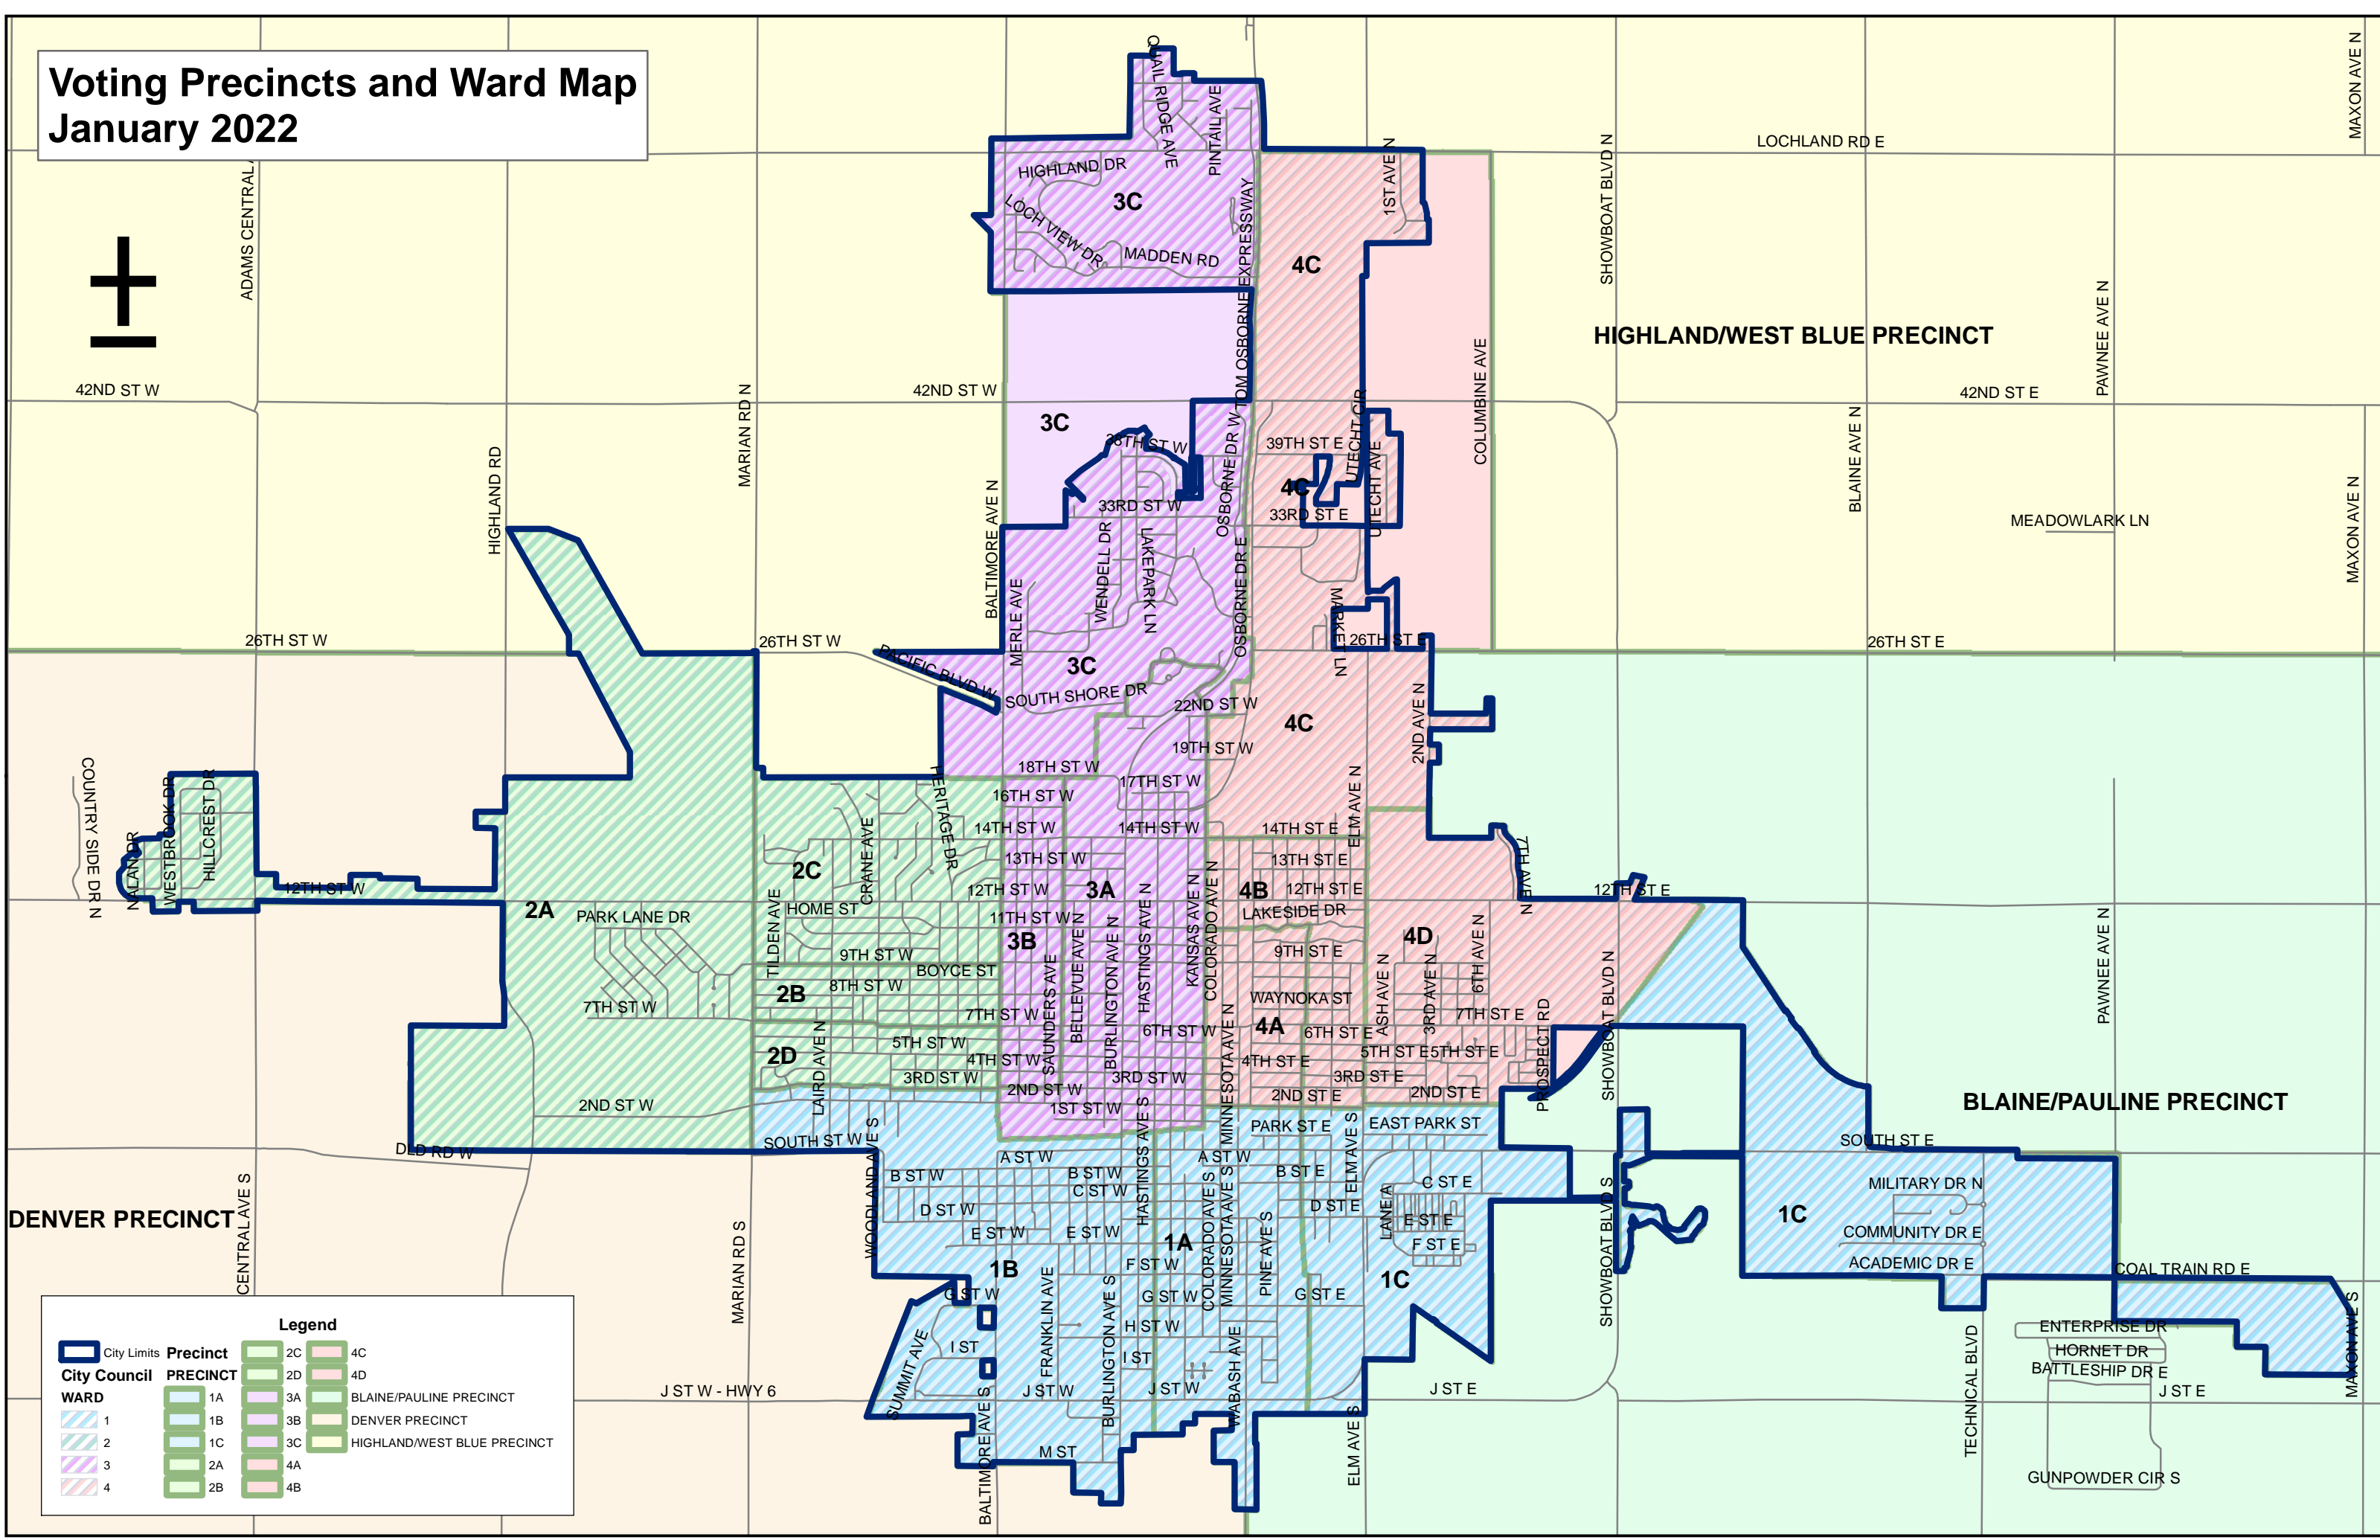

# Voting Precincts and Ward Map January 2022

42ND ST W

Legend	
	City Limits
	City Council PRECINCT
	WARD 1
	WARD 2
	WARD 3
	WARD 4
	Precinct 2C
	Precinct 2D
	Precinct 3A
	Precinct 3B
	Precinct 3C
	Precinct 2A
	Precinct 2B
	Precinct 4C
	Precinct 4D
	BLAINE/PAULINE PRECINCT
	DENVER PRECINCT
	HIGHLAND/WEST BLUE PRECINCT