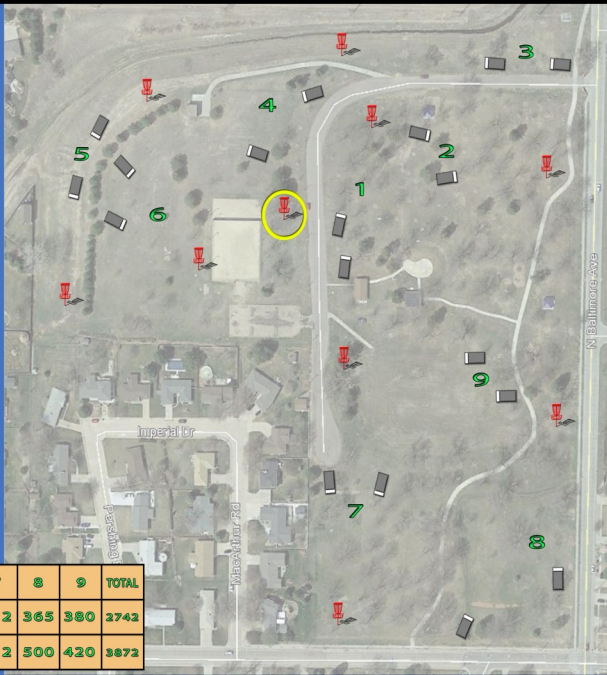

# LIBBS PARK DISC GOLF COURSE

ESTABLISHED 2019  
COURSE DESIGNED BY:  
STEVE STUMP  
BRANDON OATMAN  
TREVOR WILKERSON

1	2	3	4	5	6	7	8	9	TOTAL
230	260	400	315	240	240	312	365	380	2742
320	320	480	410	375	315	312	500	420	3872